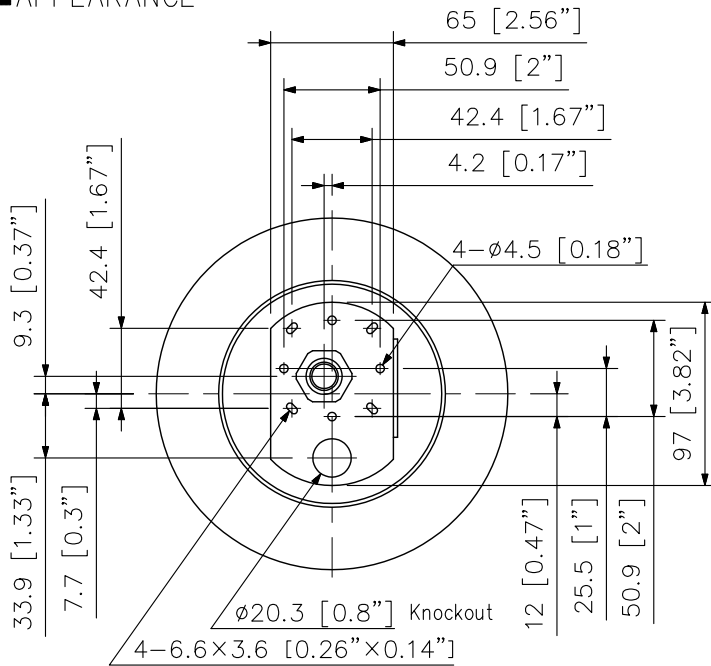

■SPECIFICATIONS

Rated Noise Power	15 W (100 V line), 7.5 W (70 V line)
Rated Impedance	100 V line: 670 Ω (15 W), 1 kΩ (10 W), 2 kΩ (5 W) 70 V line: 670 Ω (7.5 W), 1 kΩ (5 W), 2 kΩ (2.5 W)
Sensitivity	91 dB (1 W, 1 m) (500 Hz - 5 kHz, pink noise) ----- 87 dB (1 W, 1 m) (100 Hz - 10 kHz, pink noise) 75 dB (1 W, 4 m) (100 Hz - 10 kHz, pink noise)
Maximum Sound Pressure Level	99 dB (15 W, 1 m) (100 Hz - 10 kHz, pink noise) 87 dB (15 W, 4 m) (100 Hz - 10 kHz, pink noise)
Frequency Response	70 Hz - 20 kHz
Coverage Angle	Horizontal and Vertical: 360° (500 Hz), 170° (1 kHz), 90° (2 kHz), 70° (4 kHz)
Environmental Type	A (indoor applications)
Speaker Component	Low frequency: 12 cm (5") cone-type High frequency: 2.5 cm (1") balanced dome tweeter
Operating Temperature	-10 °C to +50 °C (14 °F to 122 °F)
Speaker Mounting Method	Ceiling suspension
Cable Gland	Size: PG 13.5 One cable gland is factory-installed. For bridge connection, one cable gland can be added.*
Speaker Cable	4-core fireproof cable 3 m (9.84 ft)
Applicable Cable Size	Outer diameter: ø6.5-12.5 mm Conductor: Solid wire or 7-core wire 0.8 - 7 mm ² (AWG18-AWG9) for solid wire, 0.8 - 4 mm ² (AWG18-AWG11) for 7-core wire
Cable Connection	Screw terminal (steatite) x 2
Finish	Enclosure: HIPS resin, off-white (RAL 9010 or equivalent color) Grille: Surface-treated steel plate net, off-white (RAL 9010 or equivalent color), paint
Dimensions	ø186 X 251 (H) mm (ø7.32" X 9.88") (speaker only)
Weight	2.33 kg (5.14 lb) (speaker only)
Accessory	Ceiling bracket...1, Mounting hanger...1, Ceiling cover...1, Ceiling bracket mounting screw (tapping screw 4 x 16)...4

*Suppliable cable gland's part cord and name: 525-52-011-70 Cable gland AVC PGB13.5-12 (GRY)

■ APPEARANCE

Top View

Front View

Wiring Diagram

Bottom View

UNIT:mm SCALE:1/4