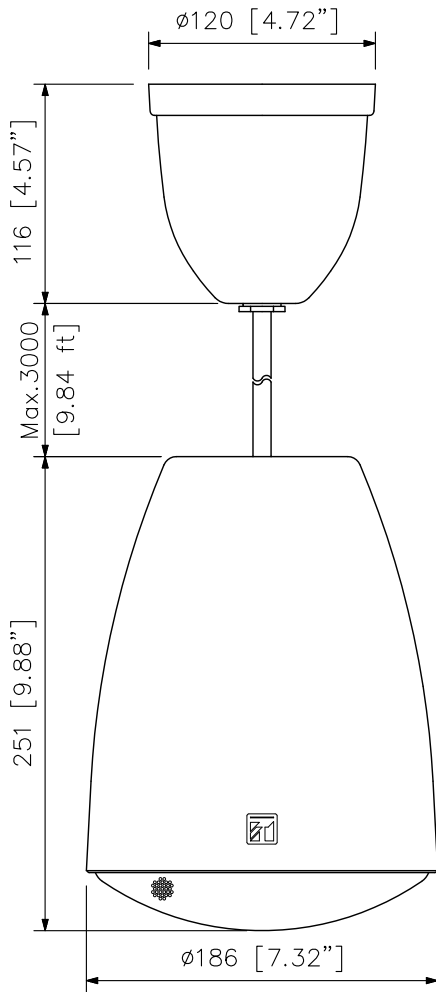

■SPECIFICATIONS

Rated Noise Power	15 W (100 V line), 7.5 W (70 V line)
Rated Impedance	100 V line: 670 Ω (15 W), 1 kΩ (10 W), 2 kΩ (5 W) 70 V line: 670 Ω (7.5 W), 1 kΩ (5 W), 2 kΩ (2.5 W)
Sensitivity	91 dB (1 W, 1 m) (500 Hz - 5 kHz, pink noise) ----- 87 dB (1 W, 1 m) (100 Hz - 10 kHz, pink noise) 75 dB (1 W, 4 m) (100 Hz - 10 kHz, pink noise)
Maximum Sound Pressure Level	99 dB (15 W, 1 m) (100 Hz - 10 kHz, pink noise) 87 dB (15 W, 4 m) (100 Hz - 10 kHz, pink noise)
Frequency Response	70 Hz - 20 kHz
Coverage Angle	Horizontal and Vertical: 360° (500 Hz), 170° (1 kHz), 90° (2 kHz), 70° (4 kHz)
Environmental Type	A (indoor applications)
Speaker Component	Low frequency: 12 cm (5") cone-type High frequency: 2.5 cm (1") balanced dome tweeter
Operating Temperature	-10 °C to +50 °C (14 °F to 122 °F)
Speaker Mounting Method	Ceiling suspension
Cable Gland	Size: PG 13.5 One cable gland is factory-installed. For bridge connection, one cable gland can be added.*
Speaker Cable	4-core fireproof cable 3 m (9.84 ft)
Applicable Cable Size	Outer diameter: ø6.5-12.5 mm Conductor: Solid wire or 7-core wire 0.8 - 7 mm ² (AWG18-AWG9) for solid wire, 0.8 - 4 mm ² (AWG18-AWG11) for 7-core wire
Cable Connection	Screw terminal (steatite) x 2
Finish	Enclosure: HIPS resin, off-white (RAL 9010 or equivalent color) Grille: Surface-treated steel plate net, off-white (RAL 9010 or equivalent color), paint
Dimensions	ø186 X 251 (H) mm (ø7.32" X 9.88") (speaker only)
Weight	2.33 kg (5.14 lb) (speaker only)
Accessory	Ceiling bracket...1, Mounting hanger...1, Ceiling cover...1, Ceiling bracket mounting screw (tapping screw 4 x 16)...4

*Suppliable cable gland's part cord and name: 525-52-011-70 Cable gland AVC PGB13.5-12 (GRY)

■ APPEARANCE

Top View

Front View

Wiring Diagram

Bottom View

UNIT:mm SCALE:1/4