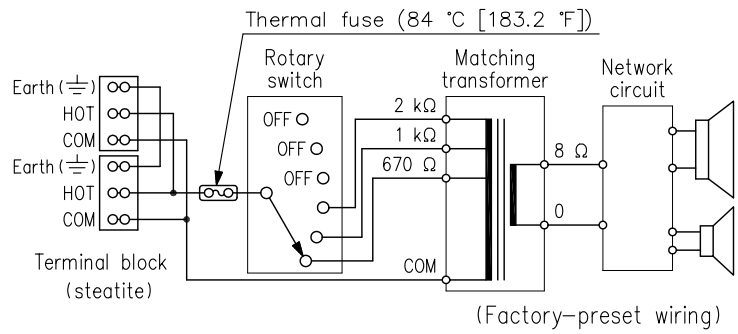

*Suppliable cable gland's part cord and name: 525-52-011-70 Cable gland AVC PGB13.5-12 (GRY)

■ APPEARANCE

Top View

Front View

Wiring Diagram

Bottom View

UNIT:mm SCALE:1/4